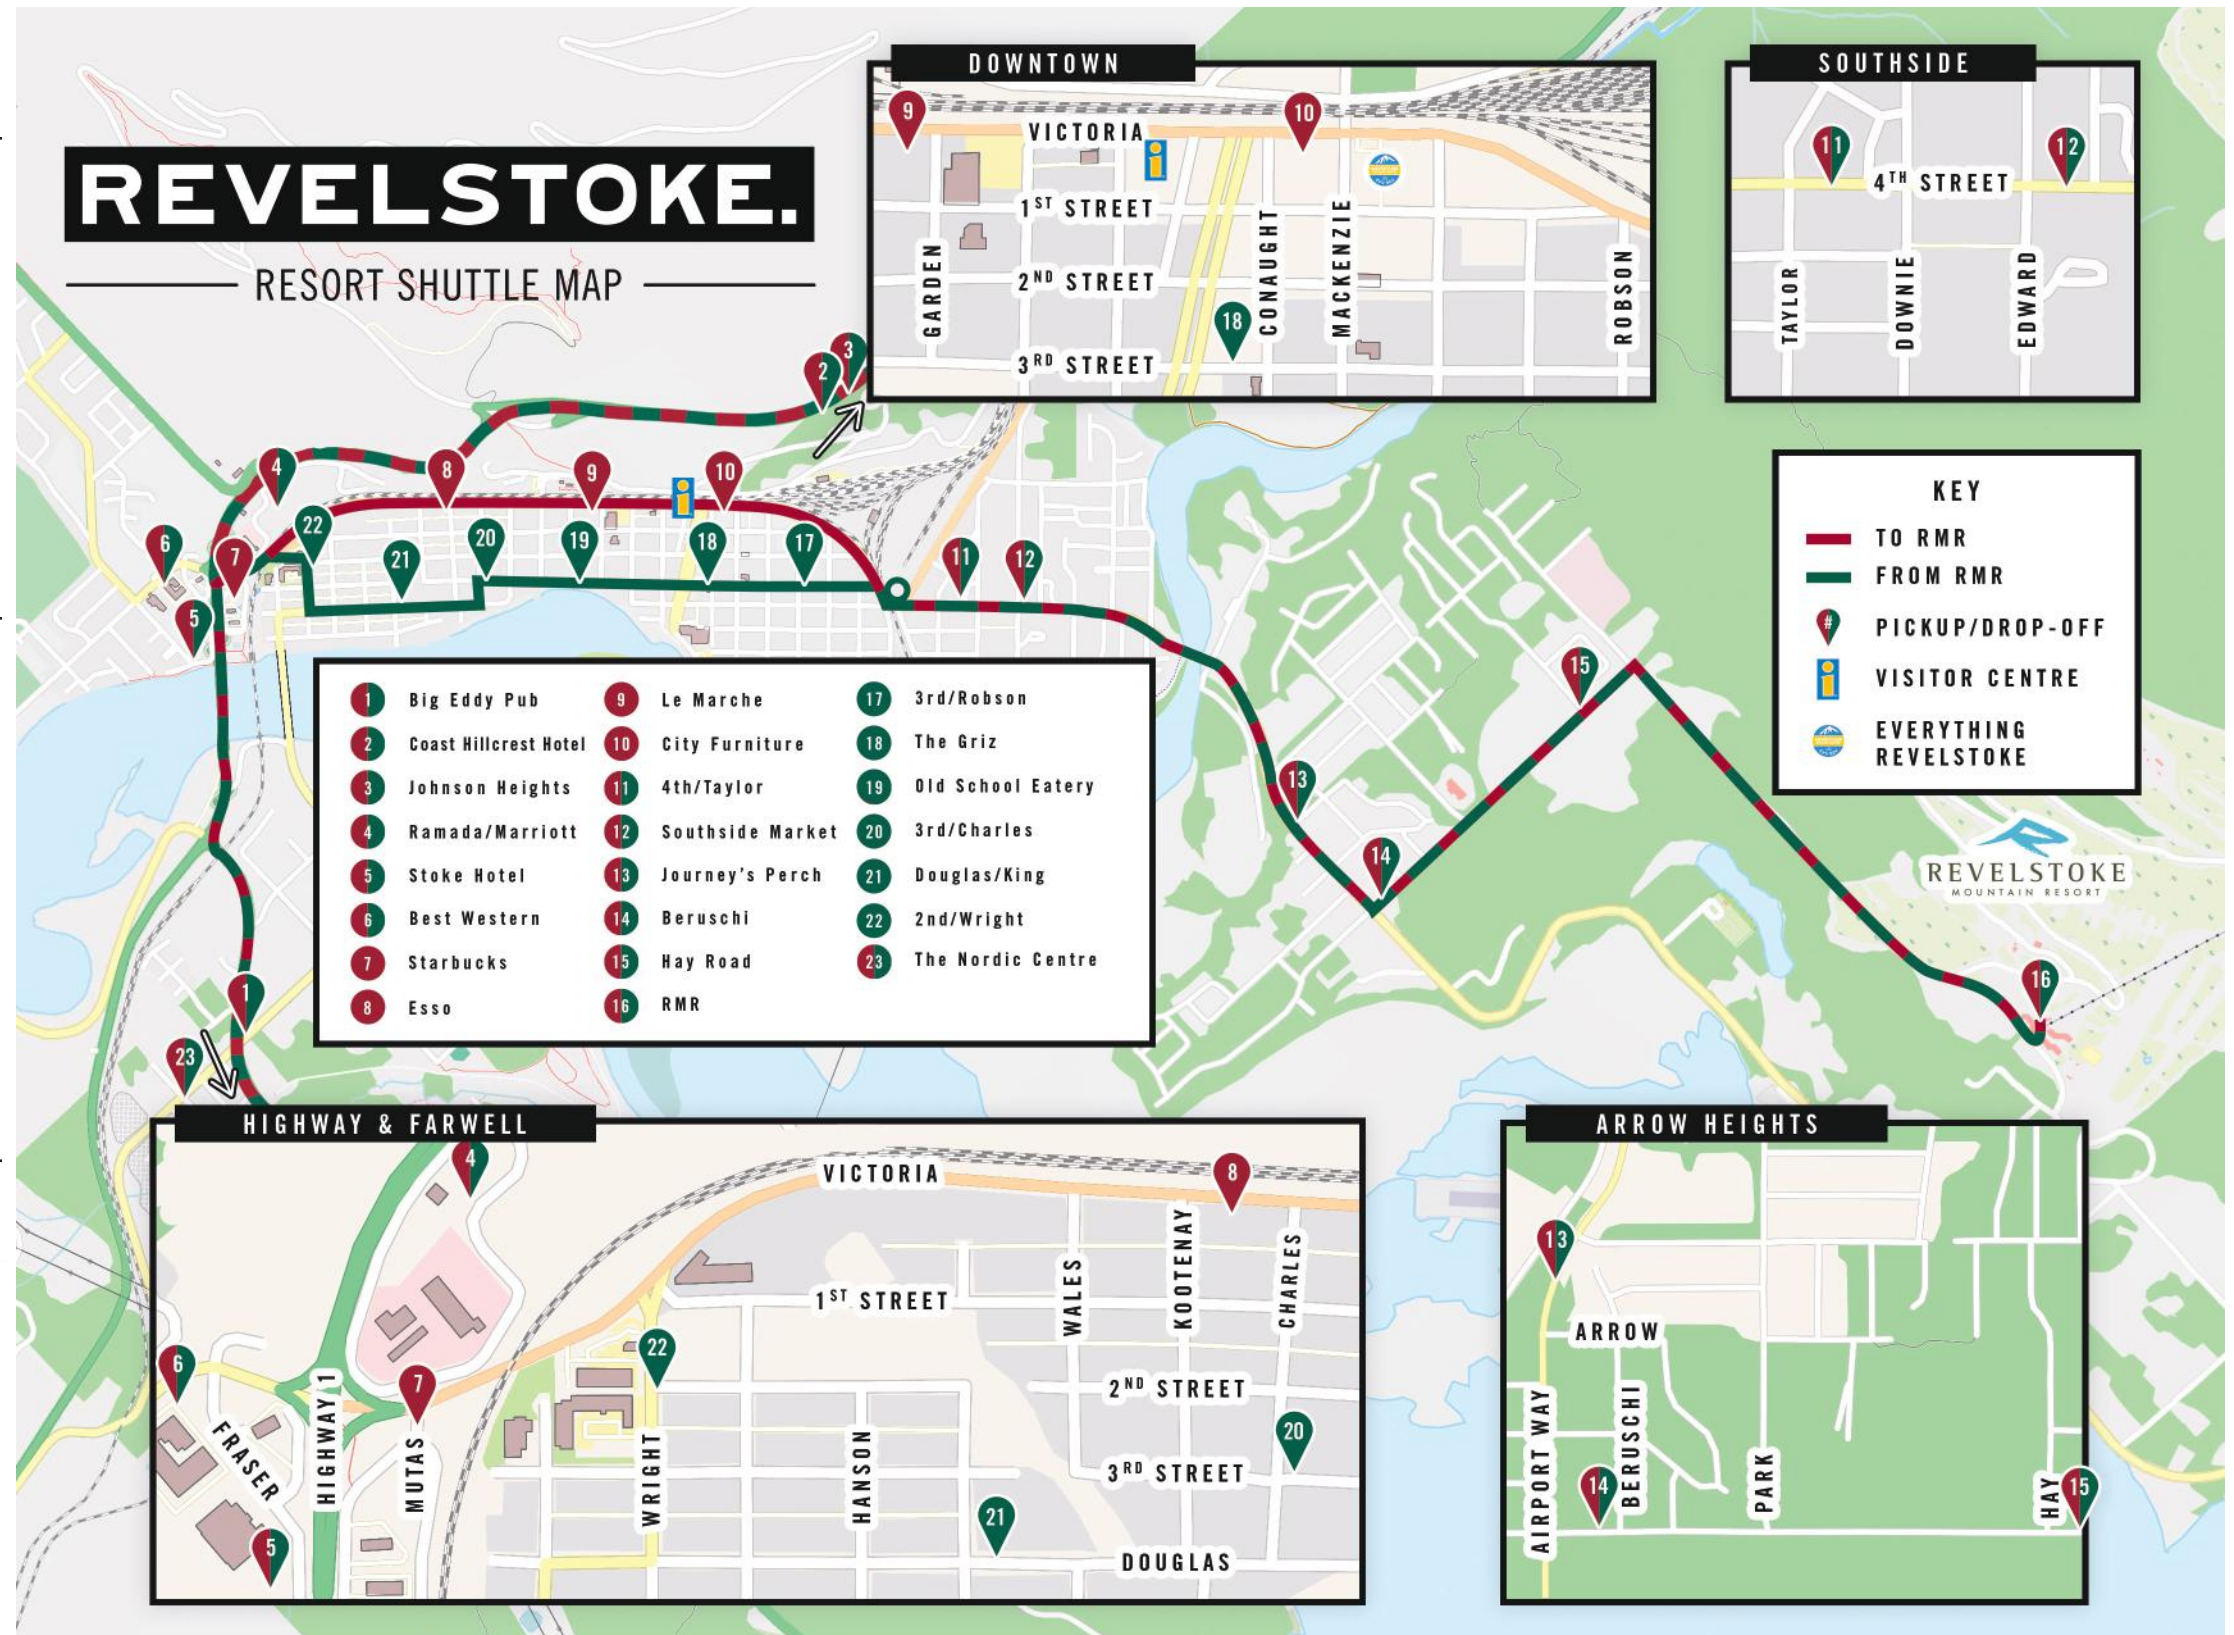

SKI HISTORY.

Connect with our past and learn about the people and events that have shaped Revelstoke. Don't miss the Revelstoke Museum and Archives and Revelstoke Railway Museum.